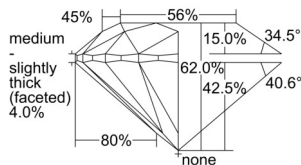

GIA®

FACSIMILE

GIA REPORT 7506442789

Verify this report at GIA.edu

GIA NATURAL DIAMOND DOSSIER®

September 18, 2024
GIA Report Number 7506442789
Shape and Cutting Style ..... Round Brilliant
Measurements ..... 4.77 - 4.79 x 2.96 mm

GRADING RESULTS

Carat Weight ..... 0.41 carat
Color Grade ..... H
Clarity Grade VVS1
Cut Grade ..... Excellent

ADDITIONAL GRADING INFORMATION

Polish ..... Excellent
Symmetry ..... Excellent
Fluorescence ..... None
Clarity Characteristics ..... Pinpoint, Feather
Inscription(s): GIA 7506442789

PROPORTIONS

Profile to actual proportions

GRADING SCALES

GIA COLOR SCALE	GIA CLARITY SCALE	GIA CUT SCALE
COLOURLESS	FLAWLESS	EXCELLENT
D	INTERNALLY FLAWLESS	
E	VVS₁	VERY GOOD
F		
G	VVS₂	
H	VS₁	GOOD
I		
J	VS₂	
K	SI₁	FAIR
L		
M	SI₂	
N	I₁	POOR
O		
P	I₂	
Q	I₃	
R		
S		
T		
U		
V		
W		
X		
Y		
Z