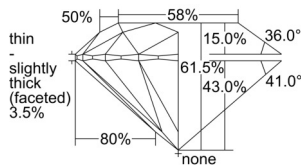

GIA®

FACSIMILE

GIA REPORT 7506443538

Verify this report at GIA.edu

GIA NATURAL DIAMOND DOSSIER®

September 20, 2024
GIA Report Number 7506443538
Shape and Cutting Style ..... Round Brilliant
Measurements ..... 4.29 - 4.32 x 2.65 mm

GRADING RESULTS

Carat Weight ..... 0.30 carat
Color Grade ..... G
Clarity Grade S11
Cut Grade ..... Excellent

ADDITIONAL GRADING INFORMATION

Polish ..... Excellent
Symmetry ..... Excellent
Fluorescence ..... Very Strong Blue
Clarity Characteristics ..... Feather
Inscription(s): GIA 7506443538

PROPORTIONS

Profile to actual proportions

GRADING SCALES

GIA COLOR SCALE	GIA CLARITY SCALE	GIA CUT SCALE	
D	FLAWLESS	EXCELLENT	
E	INTERNALLY FLAWLESS		
F		VVS₁	VERY GOOD
G	VVS₂		
H	VS₁	GOOD	
I	VS₂		
J	S1₁	FAIR	
K	S1₂		
L	I₁	POOR	
M	I₂		
N	I₃		
O			
P			
Q			
R			
S			
T			
U			
V			
W			
X			
Y			
Z