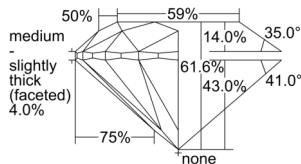

GIA®

FACSIMILE

GIA NATURAL DIAMOND DOSSIER®

September 18, 2024
GIA Report Number 7506444515
Shape and Cutting Style ..... Round Brilliant
Measurements ..... 4.70 - 4.73 x 2.90 mm

GRADING RESULTS

Carat Weight ..... 0.40 carat
Color Grade ..... H
Clarity Grade VVS2
Cut Grade ..... Excellent

ADDITIONAL GRADING INFORMATION

Polish ..... Excellent
Symmetry ..... Excellent
Fluorescence ..... None
Clarity Characteristics ..... Needle, Pinpoint
Inscription(s): GIA 7506444515

GIA REPORT 7506444515

Verify this report at GIA.edu

PROPORTIONS

Profile to actual proportions

GRADING SCALES

GIA COLOR SCALE	GIA CLARITY SCALE	GIA CUT SCALE	
D	FLAWLESS	EXCELLENT	
E	INTERNALLY FLAWLESS		
F		VVS₁	VERY GOOD
G	VVS₂		
H	VS₁	GOOD	
I	VS₂		
J	SI₁	FAIR	
K	SI₂		
L	I₁	POOR	
M			
N			
O	I₂		
P			
Q	I₃		
R			
S			
T			
U			
V			
W			
X			
Y			
Z