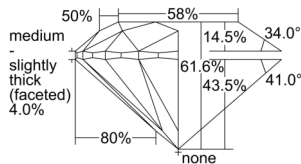

GIA®

FACSIMILE

GIA REPORT 7506447231

Verify this report at GIA.edu

GIA NATURAL DIAMOND DOSSIER®

October 22, 2024
GIA Report Number 7506447231
Shape and Cutting Style ..... Round Brilliant
Measurements ..... 5.09 - 5.13 x 3.14 mm

GRADING RESULTS

Carat Weight ..... 0.50 carat
Color Grade ..... F
Clarity Grade S11
Cut Grade ..... Excellent

ADDITIONAL GRADING INFORMATION

Polish ..... Excellent
Symmetry ..... Excellent
Fluorescence ..... None
Clarity Characteristics ..... Knot, Feather
Inscription(s): GIA 7506447231

PROPORTIONS

Profile to actual proportions

GRADING SCALES

GIA COLOR SCALE

COLOREDNESS	D
	E
	F
	G
	H
	I
	J
NEAR COLORLESS	K
	L
Faint	M
	N
	O
	P
	Q
	R
	S
	T
	U
	V
	W
	X
	Y
Light	Z

GIA CLARITY SCALE

FLAWLESS	VERY VERY SLIGHTLY INCLUDED	VS₁	VS₂	VS₁	VS₂	SI₁	SI₂	I₁	I₂	I₃		
											FLAWLESS	INTERNALLY FLAWLESS

GIA CUT SCALE

EXCELLENT
VERY GOOD
GOOD
FAIR
POOR