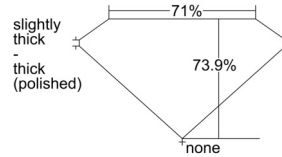

GIA®

FACSIMILE

GIA REPORT 7506455315

Verify this report at GIA.edu

GIA NATURAL DIAMOND DOSSIER®

September 19, 2024
GIA Report Number 7506455315
Shape and Cutting Style ..... Square Modified Brilliant
Measurements ..... 4.77 x 4.66 x 3.44 mm

GRADING RESULTS

Carat Weight ..... 0.70 carat
Color Grade ..... G
Clarity Grade VS2

ADDITIONAL GRADING INFORMATION

Polish ..... Excellent
Symmetry ..... Very Good
Fluorescence ..... None
Clarity Characteristics..... Feather, Indented Natural
Inscription(s): GIA 7506455315

PROPORTIONS

Profile not to actual proportions

GRADING SCALES

GIA COLOR SCALE		GIA CLARITY SCALE			
COLORLESS	D	VERY VERY SLIGHTLY INCLUDED	FLAWLESS		
	E		INTERNALLY FLAWLESS		
	F	VERY SLIGHTLY INCLUDED	VS₁		
	G		VS₂		
	H		VS₁		
	NEAR COLORLESS	I	SLIGHTLY INCLUDED	VS₂	
		J		SI₁	
		FAINT	K	INCLUDED	SI₂
			L		I₁
			M		I₂
VERT LIGHT	N	LIGHT	I₃		
	O				
	P				
	Q				
	R