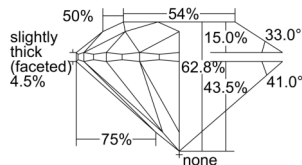

GIA®

FACSIMILE

GIA REPORT

7506455732

Verify this report at GIA.edu

GIA NATURAL DIAMOND DOSSIER®

September 19, 2024
GIA Report Number 7506455732
Shape and Cutting Style ..... Round Brilliant
Measurements ..... 4.67 - 4.71 x 2.94 mm

GRADING RESULTS

Carat Weight ..... 0.40 carat
Color Grade L
Clarity Grade S11
Cut Grade ..... Excellent

ADDITIONAL GRADING INFORMATION

Polish ..... Excellent
Symmetry ..... Very Good
Fluorescence ..... Faint
Clarity Characteristics ..... Feather
Inscription(s): GIA 7506455732

PROPORTIONS

Profile to actual proportions

GRADING SCALES

GIA COLOR SCALE	GIA CLARITY SCALE	GIA CUT SCALE
COLOURLESS	FLAWLESS	EXCELLENT
D	INTERNALLY FLAWLESS	
E	VVS₁	VERY GOOD
F		
G	VVS₂	
H	VS₁	GOOD
I		
J	VS₂	
K	SI₁	FAIR
L		
M	SI₂	
N	I₁	POOR
O		
P	I₂	
Q	I₃	
R		
S		
T		
U		
V		
W		
X		
Y		
Z