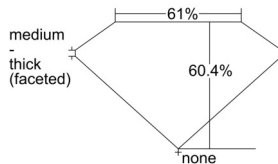

GIA®

FACSIMILE

GIA REPORT 7506455868

Verify this report at GIA.edu

GIA NATURAL DIAMOND DOSSIER®

September 19, 2024
GIA Report Number 7506455868
Shape and Cutting Style ..... Pear Brilliant
Measurements ..... 7.93 x 4.83 x 2.92 mm

GRADING RESULTS

Carat Weight ..... 0.66 carat
Color Grade ..... F
Clarity Grade SI1

ADDITIONAL GRADING INFORMATION

Polish ..... Very Good
Symmetry ..... Excellent
Fluorescence ..... None
Clarity Characteristics..... Twinning Wisp
Inscription(s): GIA 7506455868

PROPORTIONS

Profile not to actual proportions

GRADING SCALES

GIA COLOR SCALE		GIA CLARITY SCALE			
COLORLESS	D	VERY VERY SLIGHTLY INCLUDED	FLAWLESS		
	E		INTERNALLY FLAWLESS		
	F	VERY SLIGHTLY INCLUDED	VVS₁		
	G		VVS₂		
	H		VS₁		
	NEAR COLORLESS	I	SLIGHTLY INCLUDED	VS₂	
		J		SI₁	
		FAINT	K	INCLUDED	SI₂
			L		I₁
			M		I₂
VERT LIGHT	N	LIGHT	I₃		
	O				
	P				
	Q				
	R