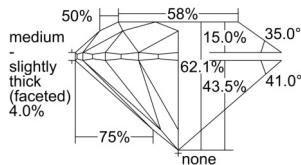

GIA®

FACSIMILE

GIA REPORT 7506457249

Verify this report at GIA.edu

GIA NATURAL DIAMOND DOSSIER®

September 19, 2024
GIA Report Number 7506457249
Shape and Cutting Style ..... Round Brilliant
Measurements ..... 4.55 - 4.58 x 2.83 mm

GRADING RESULTS

Carat Weight ..... 0.36 carat
Color Grade ..... E
Clarity Grade S11
Cut Grade ..... Excellent

ADDITIONAL GRADING INFORMATION

Polish ..... Excellent
Symmetry ..... Excellent
Fluorescence ..... None
Clarity Characteristics ..... Feather
Inscription(s): GIA 7506457249

PROPORTIONS

Profile to actual proportions

GRADING SCALES

GIA COLOR SCALE	GIA CLARITY SCALE	GIA CUT SCALE	
D	FLAWLESS	EXCELLENT	
E	INTERNALLY FLAWLESS		
F		VVS₁	VERY GOOD
G	VVS₂		
H	VS₁	GOOD	
I	VS₂		
J	S1₁	FAIR	
K	S1₂		
L	I₁	POOR	
M	I₂		
N	I₃		
O			
P			
Q			
R			
S			
T			
U			
V			
W			
X			
Y			
Z