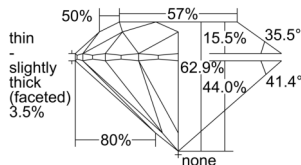

GIA®

FACSIMILE

GIA REPORT 7506458256

Verify this report at gia.edu

GIA NATURAL DIAMOND DOSSIER®

September 19, 2024
GIA Report Number 7506458256
Shape and Cutting Style ..... Round Brilliant
Measurements ..... 4.82 - 4.84 x 3.04 mm

GRADING RESULTS

Carat Weight ..... 0.43 carat
Color Grade ..... E
Clarity Grade S11
Cut Grade ..... Excellent

ADDITIONAL GRADING INFORMATION

Polish ..... Excellent
Symmetry ..... Excellent
Fluorescence ..... None
Clarity Characteristics ..... Feather
Inscription(s): GIA 7506458256

PROPORTIONS

Profile to actual proportions