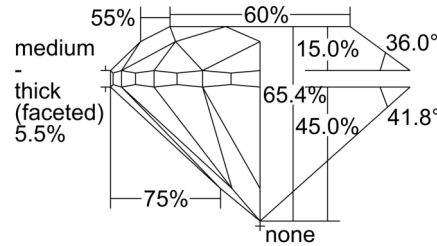

GIA REPORT
7506460270

Verify this report at GIA.edu

FACSIMILE

This is a digital representation of the original GIA Report. This representation might not be accepted in lieu of the original GIA Report in certain circumstances. The original GIA Report includes certain security features which are not reproducible on this facsimile.

GIA NATURAL DIAMOND GRADING REPORT

September 19, 2024
GIA Report Number 7506460270
Shape and Cutting Style ..... Round Brilliant
Measurements ..... 6.12 - 6.23 x 4.04 mm

GRADING RESULTS

Carat Weight ..... 1.00 carat
Color Grade ..... F
Clarity Grade VVS2
Cut Grade ..... Very Good

ADDITIONAL GRADING INFORMATION

Polish ..... Excellent
Symmetry ..... Very Good
Fluorescence ..... Medium Blue
Inscription(s): GIA 7506460270

PROPORTIONS

Profile to actual proportions