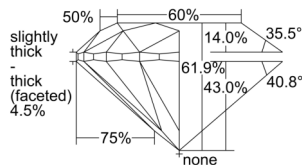

GIA®

FACSIMILE

GIA REPORT 7506463875

Verify this report at GIA.edu

GIA NATURAL DIAMOND DOSSIER®

September 20, 2024
GIA Report Number **7506463875**
Shape and Cutting Style ..... **Round Brilliant**
Measurements ..... **5.03 - 5.07 x 3.13 mm**

GRADING RESULTS

Carat Weight ..... **0.50 carat**
Color Grade ..... **E**
Clarity Grade **VS2**
Cut Grade ..... **Very Good**

ADDITIONAL GRADING INFORMATION

Polish ..... **Excellent**
Symmetry ..... **Excellent**
Fluorescence ..... **None**
Clarity Characteristics ..... **Cloud, Crystal**
Inscription(s): **GIA 7506463875**

PROPORTIONS

Profile to actual proportions