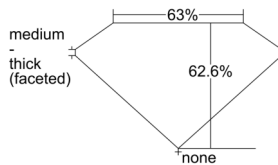

GIA®

FACSIMILE

GIA REPORT 7506470785

Verify this report at GIA.edu

GIA NATURAL DIAMOND DOSSIER®

September 20, 2024
GIA Report Number 7506470785
Shape and Cutting Style ..... Pear Brilliant
Measurements ..... 7.57 x 4.85 x 3.04 mm

GRADING RESULTS

Carat Weight ..... 0.70 carat
Color Grade ..... G
Clarity Grade SI1

ADDITIONAL GRADING INFORMATION

Polish ..... Excellent
Symmetry ..... Excellent
Fluorescence ..... None
Clarity Characteristics ..... Twinning Wisp
Inscription(s): GIA 7506470785

PROPORTIONS

Profile not to actual proportions

GRADING SCALES

GIA COLOR SCALE		GIA CLARITY SCALE	
COLORLESS	D	VERY VERY SLIGHTLY INCLUDED	FLAWLESS
	E		INTERNALLY FLAWLESS
	F		VVS₁
	G		VVS₂
	H		VS₁
	I		VS₂
	J		SI₁
	K		SI₂
	L		I₁
	M		I₂
NEAR COLORLESS	N	SLIGHTLY INCLUDED	I₃
	O		
	P		
	Q		
FAINT	R		
	S		
	T		
	U		
VERY LIGHT	V		
	W		
	X		
	Y		
LIGHT	Z