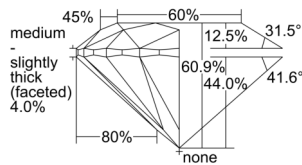

GIA®

FACSIMILE

GIA REPORT

7506474064

Verify this report at GIA.edu

GIA NATURAL DIAMOND DOSSIER®

September 23, 2024
GIA Report Number 7506474064
Shape and Cutting Style ..... Round Brilliant
Measurements ..... 4.30 - 4.34 x 2.63 mm

GRADING RESULTS

Carat Weight ..... 0.30 carat
Color Grade ..... H
Clarity Grade S11
Cut Grade ..... Excellent

ADDITIONAL GRADING INFORMATION

Polish ..... Excellent
Symmetry ..... Excellent
Fluorescence ..... None
Clarity Characteristics ..... Crystal
Inscription(s): GIA 7506474064

PROPORTIONS

Profile to actual proportions

GRADING SCALES

GIA COLOR SCALE	GIA CLARITY SCALE	GIA CUT SCALE	
D	FLAWLESS	EXCELLENT	
E	INTERNALLY FLAWLESS		
F		VVS₁	VERY GOOD
G	VVS₂		
H	VS₁	GOOD	
I	VS₂		
J	S1₁	FAIR	
K	S1₂		
L	I₁	POOR	
M	I₂		
N	I₃		
O			
P			
Q			
R			
S			
T			
U			
V			
W			
X			
Y			
Z