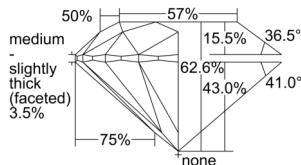

GIA®

FACSIMILE

GIA REPORT 7506474467

Verify this report at GIA.edu

GIA NATURAL DIAMOND DOSSIER®

September 25, 2024
GIA Report Number **7506474467**
Shape and Cutting Style ..... **Round Brilliant**
Measurements ..... **5.13 - 5.15 x 3.22 mm**

GRADING RESULTS

Carat Weight ..... **0.52 carat**
Color Grade ..... **H**
Clarity Grade **S11**
Cut Grade ..... **Excellent**

ADDITIONAL GRADING INFORMATION

Polish ..... **Excellent**
Symmetry ..... **Excellent**
Fluorescence ..... **None**
Clarity Characteristics ..... **Cloud, Crystal**
Inscription(s): **GIA 7506474467**

PROPORTIONS

Profile to actual proportions

GRADING SCALES

GIA COLOR SCALE	GIA CLARITY SCALE	GIA CUT SCALE	
D	FLAWLESS	EXCELLENT	
E	INTERNALLY FLAWLESS		
F		VVS₁	VERY GOOD
G	VVS₂		
H	VS₁	GOOD	
I	VS₂		
J	S1₁	FAIR	
K	S1₂		
L	I₁	POOR	
M	I₂		
N	I₃		
O			
P			
Q			
R			
S			
T			
U			
V			
W			
X			
Y			
Z