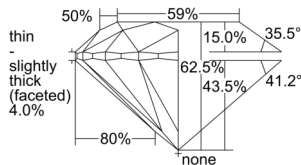

GIA®

FACSIMILE

GIA REPORT 7506474812

Verify this report at GIA.edu

GIA NATURAL DIAMOND DOSSIER®

September 23, 2024
GIA Report Number 7506474812
Shape and Cutting Style ..... Round Brilliant
Measurements ..... 5.31 - 5.39 x 3.34 mm

GRADING RESULTS

Carat Weight ..... 0.60 carat
Color Grade I
Clarity Grade VS1
Cut Grade ..... Excellent

ADDITIONAL GRADING INFORMATION

Polish ..... Excellent
Symmetry ..... Very Good
Fluorescence ..... None
Clarity Characteristics..... Cloud, Pinpoint, Indented Natural
Inspection(s): GIA 7506474812

PROPORTIONS

Profile to actual proportions