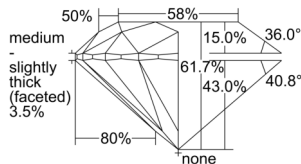

GIA®

FACSIMILE

GIA REPORT 7506475776

Verify this report at GIA.edu

GIA NATURAL DIAMOND DOSSIER®

September 24, 2024
GIA Report Number 7506475776
Shape and Cutting Style ..... Round Brilliant
Measurements ..... 5.38 - 5.42 x 3.33 mm

GRADING RESULTS

Carat Weight ..... 0.60 carat
Color Grade ..... F
Clarity Grade S11
Cut Grade ..... Excellent

ADDITIONAL GRADING INFORMATION

Polish ..... Excellent
Symmetry ..... Excellent
Fluorescence ..... None
Clarity Characteristics ..... Cloud, Feather
Inscription(s): GIA 7506475776

PROPORTIONS

Profile to actual proportions

GRADING SCALES

GIA COLOR SCALE	GIA CLARITY SCALE	GIA CUT SCALE	
D	FLAWLESS	EXCELLENT	
E	INTERNALLY FLAWLESS		
F		VVS₁	VERY GOOD
G	VVS₂		
H	VS₁	GOOD	
I	VS₂		
J	S1₁	FAIR	
K	S1₂		
L	I₁	POOR	
M	I₂		
N	I₃		
O			
P			
Q			
R			
S			
T			
U			
V			
W			
X			
Y			
Z