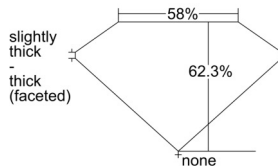

GIA®

FACSIMILE

GIA REPORT

7506478602

Verify this report at GIA.edu

GIA NATURAL DIAMOND DOSSIER®

September 24, 2024
GIA Report Number 7506478602
Shape and Cutting Style ..... Oval Brilliant
Measurements ..... 6.39 x 4.53 x 2.82 mm

GRADING RESULTS

Carat Weight ..... 0.51 carat
Color Grade ..... E
Clarity Grade VVS1

ADDITIONAL GRADING INFORMATION

Polish ..... Excellent
Symmetry ..... Excellent
Fluorescence ..... Faint
Clarity Characteristics ..... Pinpoint, Feather
Inscription(s): GIA 7506478602

PROPORTIONS

Profile not to actual proportions

GRADING SCALES

GIA COLOR SCALE		GIA CLARITY SCALE			
COLORLESS	D	VERY VERY SLIGHTLY INCLUDED	FLAWLESS		
	E		INTERNALLY FLAWLESS		
	F		VVS₁		
	G		VVS₂		
	NEAR COLORLESS	H	VERY SLIGHTLY INCLUDED	VS₁	
		I		VS₂	
		FAINT	J	SLIGHTLY INCLUDED	S₁
			K		S₂
	L		I₁		
	M		I₂		
N	I₃				
O					
LIGHT	P	INCLUDED			
	Q				
	R				
	S				
	T				
	U				
	V				
	W				
X					
Y					
Z