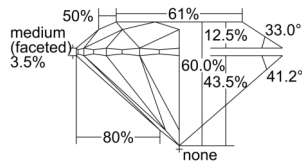

GIA®

FACSIMILE

GIA REPORT

7506478936

Verify this report at GIA.edu

GIA NATURAL DIAMOND DOSSIER®

September 23, 2024
GIA Report Number **7506478936**
Shape and Cutting Style ..... **Round Brilliant**
Measurements ..... **4.31 - 4.35 x 2.60 mm**

GRADING RESULTS

Carat Weight ..... **0.30 carat**
Color Grade ..... **F**
Clarity Grade **VS2**
Cut Grade ..... **Excellent**

ADDITIONAL GRADING INFORMATION

Polish ..... **Very Good**
Symmetry ..... **Very Good**
Fluorescence ..... **None**
Clarity Characteristics ..... **Cloud, Crystal, Feather**
Inscription(s): **GIA 7506478936**

PROPORTIONS

Profile to actual proportions

GRADING SCALES

GIA COLOR SCALE	GIA CLARITY SCALE	GIA CUT SCALE	
D	FLAWLESS	EXCELLENT	
E	INTERNALLY FLAWLESS		
F		VVS₁	VERY GOOD
G	VVS₂		
H	VS₁	GOOD	
I	VS₂		
J	SI₁	FAIR	
K	SI₂		
L	I₁	POOR	
M	I₂		
N	I₃		
O			
P			
Q			
R			
S			
T			
U			
V			
W			
X			
Y			
Z