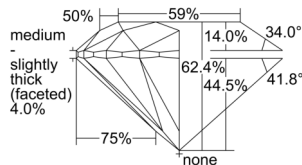

GIA®

FACSIMILE

GIA REPORT 7506482336

Verify this report at GIA.edu

GIA NATURAL DIAMOND DOSSIER®

September 25, 2024
GIA Report Number 7506482336
Shape and Cutting Style ..... Round Brilliant
Measurements ..... 4.30 - 4.33 x 2.69 mm

GRADING RESULTS

Carat Weight ..... 0.30 carat
Color Grade ..... F
Clarity Grade VS2
Cut Grade ..... Excellent

ADDITIONAL GRADING INFORMATION

Polish ..... Excellent
Symmetry ..... Excellent
Fluorescence ..... None
Clarity Characteristics ..... Crystal, Cloud
Inscription(s): GIA 7506482336

PROPORTIONS

Profile to actual proportions

GRADING SCALES

GIA COLOR SCALE	GIA CLARITY SCALE	GIA CUT SCALE	
D	FLAWLESS	EXCELLENT	
E	INTERNALLY FLAWLESS		
F		VVS₁	VERY GOOD
G	VVS₂		
H	VS₁	GOOD	
I	VS₂		
J	SI₁	FAIR	
K	SI₂		
L	I₁	POOR	
M	I₂		
N	I₃		
O			
P			
Q			
R			
S			
T			
U			
V			
W			
X			
Y			
Z