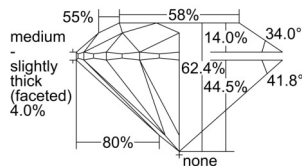

GIA®

FACSIMILE

GIA REPORT

7506484392

Verify this report at GIA.edu

GIA NATURAL DIAMOND DOSSIER®

September 24, 2024
GIA Report Number **7506484392**
Shape and Cutting Style ..... **Round Brilliant**
Measurements ..... **5.69 - 5.71 x 3.55 mm**

GRADING RESULTS

Carat Weight ..... **0.70 carat**
Color Grade ..... **D**
Clarity Grade **S12**
Cut Grade ..... **Excellent**

ADDITIONAL GRADING INFORMATION

Polish ..... **Excellent**
Symmetry ..... **Excellent**
Fluorescence ..... **None**
Clarity Characteristics ..... **Feather**
Inscription(s): **GIA 7506484392**

PROPORTIONS

Profile to actual proportions

GRADING SCALES

GIA COLOR SCALE

COLORED	D
	E
	F
	G
	H
	I
	J
NEAR COLORLESS	K
	L
FAIN	M
	N
	O
	P
VERY LIGHT	Q
	R
	S
	T
	U
	V
	W
	X
	Y
LIGHT	Z

GIA CLARITY SCALE

FLAWLESS	VERY VERY SLIGHTLY INCLUDED	VVS₁	VVS₂	VS₁	VS₂	SI₁	SI₂	I₁	I₂	I₃	
											FLAWLESS
INTERNALLY FLAWLESS											

GIA CUT SCALE

EXCELLENT
VERY GOOD
GOOD
FAIR
POOR