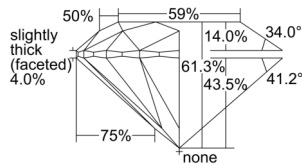

GIA®

FACSIMILE

GIA NATURAL DIAMOND DOSSIER®

September 23, 2024
GIA Report Number 7506484538
Shape and Cutting Style ..... Round Brilliant
Measurements ..... 5.13 - 5.16 x 3.15 mm

GRADING RESULTS

Carat Weight ..... 0.51 carat
Color Grade ..... H
Clarity Grade VS1
Cut Grade ..... Excellent

ADDITIONAL GRADING INFORMATION

Polish ..... Excellent
Symmetry ..... Excellent
Fluorescence ..... None
Clarity Characteristics ..... Crystal, Cloud, Pinpoint
Inscription(s): GIA 7506484538

GIA REPORT 7506484538

Verify this report at GIA.edu

PROPORTIONS

Profile to actual proportions