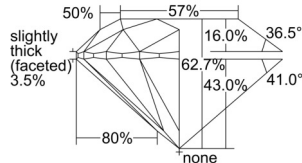

GIA®

FACSIMILE

GIA REPORT 7506484553

Verify this report at GIA.edu

GIA NATURAL DIAMOND DOSSIER®

September 23, 2024
GIA Report Number 7506484553
Shape and Cutting Style ..... Round Brilliant
Measurements ..... 5.28 - 5.31 x 3.32 mm

GRADING RESULTS

Carat Weight ..... 0.58 carat
Color Grade ..... E
Clarity Grade VS1
Cut Grade ..... Excellent

ADDITIONAL GRADING INFORMATION

Polish ..... Excellent
Symmetry ..... Excellent
Fluorescence ..... None
Clarity Characteristics ..... Crystal, Pinpoint
Inscription(s): GIA 7506484553

PROPORTIONS

Profile to actual proportions

GRADING SCALES

GIA COLOR SCALE

COLORLESS	D
	E
	F
	G
	H
	I
	J
NEAR COLORLESS	K
	L
FAIN	M
	N
	O
	P
VERY LIGHT	Q
	R
	S
	T
	U
	V
	W
	X
	Y
LIGHT	Z

GIA CLARITY SCALE

	FLAWLESS
	INTERNALLY FLAWLESS
VERY VERY SLIGHTLY INCLUDED	VVS₁
	VVS₂
VERY SLIGHTLY INCLUDED	VS₁
	VS₂
SLIGHTLY INCLUDED	SI₁
	SI₂
	I₁
	I₂
	I₃

GIA CUT SCALE

	EXCELLENT
	VERY GOOD
	GOOD
	FAIR
	POOR