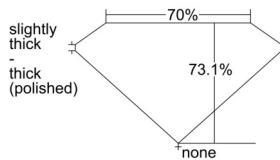

GIA®

FACSIMILE

GIA REPORT 7506485472

Verify this report at GIA.edu

GIA NATURAL DIAMOND DOSSIER®

September 24, 2024
GIA Report Number 7506485472
Shape and Cutting Style ..... Square Modified Brilliant
Measurements ..... 4.55 x 4.54 x 3.32 mm

GRADING RESULTS

Carat Weight ..... 0.61 carat
Color Grade ..... D
Clarity Grade SI1

ADDITIONAL GRADING INFORMATION

Polish ..... Excellent
Symmetry ..... Very Good
Fluorescence ..... None
Clarity Characteristics ..... Crystal
Inscription(s): GIA 7506485472

PROPORTIONS

Profile not to actual proportions

GRADING SCALES

GIA COLOR SCALE		GIA CLARITY SCALE			
COLORLESS	D	VERY VERY SLIGHTLY INCLUDED	FLAWLESS		
	E		INTERNALLY FLAWLESS		
	F	VERY SLIGHTLY INCLUDED	VVS₁		
	G		VVS₂		
	H		VS₁		
	NEAR COLORLESS	I	SLIGHTLY INCLUDED	VS₂	
		J		SI₁	
		FAINT	K	INCLUDED	SI₂
			L		I₁
			M		I₂
VERT LIGHT	N	INCLUDED	I₃		
	O				
	P				
	Q				
	R				
	S				
	T				
LIGHT	U				
	V				
	W				
	X				
Y					
Z