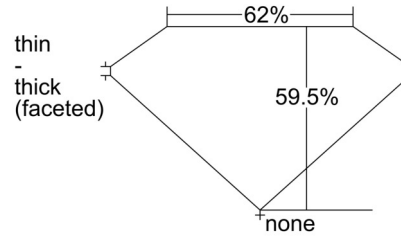

PROPORTIONS

Profile not to actual proportions