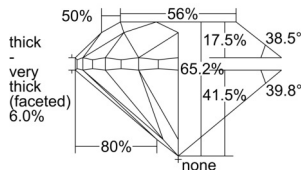

GIA®

FACSIMILE

GIA REPORT 7506487243

Verify this report at GIA.edu

GIA NATURAL DIAMOND DOSSIER®

September 24, 2024
GIA Report Number 7506487243
Shape and Cutting Style ..... Round Brilliant
Measurements ..... 4.87 - 4.90 x 3.19 mm

GRADING RESULTS

Carat Weight ..... 0.50 carat
Color Grade ..... G
Clarity Grade S11
Cut Grade ..... Good

ADDITIONAL GRADING INFORMATION

Polish ..... Excellent
Symmetry ..... Very Good
Fluorescence ..... Faint
Clarity Characteristics ..... Crystal, Feather
Inscription(s): GIA 7506487243

PROPORTIONS

Profile to actual proportions

GRADING SCALES

GIA COLOR SCALE

COLOURLESS	D
	E
	F
	G
	H
	I
	J
NEAR COLOURLESS	K
	L
Faint	M
	N
	O
	P
Very Light	Q
	R
	S
	T
	U
	V
Light	W
	X
	Y
	Z

GIA CLARITY SCALE

FLAWLESS	VERY VERY SLIGHTLY INCLUDED	VVS₁	VVS₂	VS₁	VS₂	S1₁	S1₂	I₁	I₂	I₃	
											INTERNAL FLAWLESS

GIA CUT SCALE

EXCELLENT
VERY GOOD
GOOD
FAIR
POOR