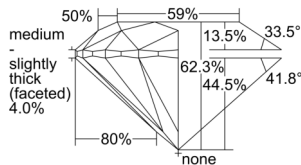

GIA®

FACSIMILE

GIA NATURAL DIAMOND DOSSIER®

September 24, 2024
GIA Report Number 7506487912
Shape and Cutting Style ..... Round Brilliant
Measurements ..... 5.10 - 5.13 x 3.18 mm

GRADING RESULTS

Carat Weight ..... 0.51 carat
Color Grade ..... G
Clarity Grade VVS1
Cut Grade ..... Excellent

ADDITIONAL GRADING INFORMATION

Polish ..... Excellent
Symmetry ..... Excellent
Fluorescence ..... None
Clarity Characteristics..... Pinpoint, Feather, Cavity
Inscription(s): GIA 7506487912

GIA REPORT 7506487912

Verify this report at GIA.edu

PROPORTIONS

Profile to actual proportions

GRADING SCALES

GIA COLOR SCALE	GIA CLARITY SCALE	GIA CUT SCALE	
D	FLAWLESS	EXCELLENT	
E	INTERNALLY FLAWLESS		
F		VVS₁	VERY GOOD
G	VVS₂		
H	VS₁	GOOD	
I	VS₂		
J	SI₁	FAIR	
K	SI₂		
L	I₁	POOR	
M	I₂		
N	I₃		
O			
P			
Q			
R			
S			
T			
U			
V			
W			
X			
Y			
Z