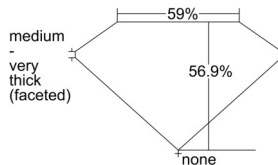

GIA®

FACSIMILE

GIA REPORT

7506494081

Verify this report at GIA.edu

GIA NATURAL DIAMOND DOSSIER®

September 24, 2024
GIA Report Number 7506494081
Shape and Cutting Style ..... Heart Brilliant
Measurements ..... 5.80 x 6.81 x 3.88 mm

GRADING RESULTS

Carat Weight ..... 0.90 carat
Color Grade ..... K
Clarity Grade VS2

ADDITIONAL GRADING INFORMATION

Polish ..... Excellent
Symmetry ..... Excellent
Fluorescence ..... Faint
Clarity Characteristics ..... Crystal
Inscription(s): GIA 7506494081

PROPORTIONS

Profile not to actual proportions

GRADING SCALES

GIA COLOR SCALE		GIA CLARITY SCALE			
COLORLESS	D	VERY VERY SLIGHTLY INCLUDED	FLAWLESS		
	E		INTERNALLY FLAWLESS		
	F		VVS₁		
	NEAR COLORLESS	G	VERY SLIGHTLY INCLUDED	VVS₂	
		H		VS₁	
		FAINT	I	SLIGHTLY INCLUDED	VS₂
			J		SI₁
	K		SI₂		
	LIGHT		L	INCLUDED	I₁
			M		I₂
N			I₃		
O					
P					
Q					
R