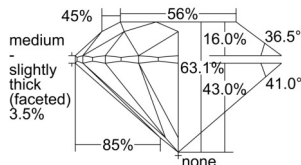

GIA®

FACSIMILE

GIA REPORT 7506503009

Verify this report at GIA.edu

GIA NATURAL DIAMOND DOSSIER®

September 30, 2024
GIA Report Number 7506503009
Shape and Cutting Style ..... Round Brilliant
Measurements ..... 5.28 - 5.32 x 3.34 mm

GRADING RESULTS

Carat Weight ..... 0.58 carat
Color Grade ..... K
Clarity Grade S11
Cut Grade ..... Excellent

ADDITIONAL GRADING INFORMATION

Polish ..... Excellent
Symmetry ..... Excellent
Fluorescence ..... None
Clarity Characteristics..... Crystal, Cloud, Feather
Inscription(s): GIA 7506503009

PROPORTIONS

Profile to actual proportions

GRADING SCALES

GIA COLOR SCALE	GIA CLARITY SCALE	GIA CUT SCALE	
D	FLAWLESS	EXCELLENT	
E	INTERNALLY FLAWLESS		
F		VVS₁	VERY GOOD
G	VVS₂		
H	VS₁	GOOD	
I	VS₂		
J	S1₁	FAIR	
K	S1₂		
L	I₁	POOR	
M	I₂		
N	I₃		
O			
P			
Q			
R			
S			
T			
U			
V			
W			
X			
Y			
Z