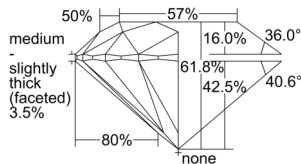

GIA®

FACSIMILE

GIA REPORT 7506505844

Verify this report at GIA.edu

GIA NATURAL DIAMOND DOSSIER®

September 25, 2024
GIA Report Number 7506505844
Shape and Cutting Style ..... Round Brilliant
Measurements ..... 4.64 - 4.66 x 2.88 mm

GRADING RESULTS

Carat Weight ..... 0.38 carat
Color Grade ..... E
Clarity Grade VVS2
Cut Grade ..... Excellent

ADDITIONAL GRADING INFORMATION

Polish ..... Excellent
Symmetry ..... Excellent
Fluorescence ..... Faint
Clarity Characteristics..... Needle, Pinpoint, Feather
Inscription(s): GIA 7506505844

PROPORTIONS

Profile to actual proportions

GRADING SCALES

GIA COLOR SCALE	GIA CLARITY SCALE	GIA CUT SCALE
D	FLAWLESS	EXCELLENT
E	INTERNALLY FLAWLESS	
F	VVS₁	VERY GOOD
G		
H	VS₁	GOOD
I		
J	VS₂	FAIR
K		
L	SI₁	POOR
M		
N	I₁	
O		
P	I₂	
Q		
R	I₃	
S		
T		
U		
V		
W		
X		
Y		
Z