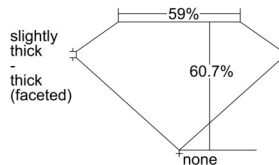

GIA®

FACSIMILE

GIA REPORT

7506506143

Verify this report at GIA.edu

GIA NATURAL DIAMOND DOSSIER®

September 26, 2024
GIA Report Number 7506506143
Shape and Cutting Style ..... Marquise Brilliant
Measurements ..... 9.36 x 4.88 x 2.96 mm

GRADING RESULTS

Carat Weight ..... 0.81 carat
Color Grade L
Clarity Grade VVS2

ADDITIONAL GRADING INFORMATION

Polish ..... Excellent
Symmetry ..... Excellent
Fluorescence ..... Faint
Clarity Characteristics ..... Pinpoint
Inscription(s): GIA 7506506143

PROPORTIONS

Profile not to actual proportions

GRADING SCALES

GIA COLOR SCALE		GIA CLARITY SCALE	
COLORLESS	D	VERY VERY SLIGHTLY INCLUDED	FLAWLESS
	E		INTERNALLY FLAWLESS
	F		VVS₁
	G		VVS₂
	H		VS₁
	I		VS₂
	J		SI₁
	K		SI₂
	L		I₁
	M		I₂
NEAR COLORLESS	N	SLIGHTLY INCLUDED	I₃
	O		
	P		
	Q		
FAINT	R		
	S		
	T		
	U		
VERY LIGHT	V		
	W		
	X		
	Y		
LIGHT	Z