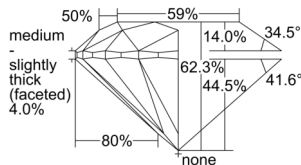

GIA®

FACSIMILE

GIA REPORT 7506510633

Verify this report at GIA.edu

GIA NATURAL DIAMOND DOSSIER®

September 27, 2024
GIA Report Number 7506510633
Shape and Cutting Style ..... Round Brilliant
Measurements ..... 5.40 - 5.43 x 3.38 mm

GRADING RESULTS

Carat Weight ..... 0.61 carat
Color Grade ..... D
Clarity Grade VS1
Cut Grade ..... Excellent

ADDITIONAL GRADING INFORMATION

Polish ..... Excellent
Symmetry ..... Excellent
Fluorescence ..... Faint
Clarity Characteristics ..... Crystal
Inscription(s): GIA 7506510633

PROPORTIONS

Profile to actual proportions

GRADING SCALES

GIA COLOR SCALE	GIA CLARITY SCALE	GIA CUT SCALE	
D	FLAWLESS	EXCELLENT	
E	INTERNALLY FLAWLESS		
F		VVS₁	VERY GOOD
G	VVS₂		
H	VS₁	GOOD	
I	VS₂		
J	SI₁	FAIR	
K	SI₂		
L	I₁	POOR	
M	I₂		
N	I₃		
O			
P			
Q			
R			
S			
T			
U			
V			
W			
X			
Y			
Z