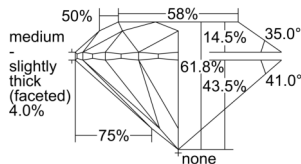

GIA®

FACSIMILE

GIA REPORT 7506520485

Verify this report at GIA.edu

GIA NATURAL DIAMOND DOSSIER®

September 27, 2024
GIA Report Number 7506520485
Shape and Cutting Style ..... Round Brilliant
Measurements ..... 4.73 - 4.76 x 2.93 mm

GRADING RESULTS

Carat Weight ..... 0.41 carat
Color Grade I
Clarity Grade VS1
Cut Grade ..... Excellent

ADDITIONAL GRADING INFORMATION

Polish ..... Excellent
Symmetry ..... Excellent
Fluorescence ..... Medium Blue
Clarity Characteristics..... Crystal, Pinpoint
Inscription(s): GIA 7506520485

PROPORTIONS

Profile to actual proportions

GRADING SCALES

GIA COLOR SCALE	GIA CLARITY SCALE	GIA CUT SCALE	
D	FLAWLESS	EXCELLENT	
E	INTERNALLY FLAWLESS		
F		VVS₁	VERY GOOD
G	VVS₂		
H	VS₁	GOOD	
I	VS₂		
J	SI₁	FAIR	
K	SI₂		
L	I₁	POOR	
M	I₂		
N	I₃		
O			
P			
Q			
R			
S			
T			
U			
V			
W			
X			
Y			
Z