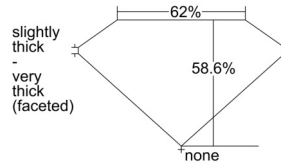

GIA®

FACSIMILE

GIA REPORT 7506520659

Verify this report at GIA.edu

GIA NATURAL DIAMOND DOSSIER®

September 27, 2024
GIA Report Number 7506520659
Shape and Cutting Style ..... Heart Brilliant
Measurements ..... 4.81 x 5.63 x 3.30 mm

GRADING RESULTS

Carat Weight ..... 0.50 carat
Color Grade ..... H
Clarity Grade VS1

ADDITIONAL GRADING INFORMATION

Polish ..... Excellent
Symmetry ..... Very Good
Fluorescence ..... None
Clarity Characteristics..... Cloud, Feather
Inscription(s): GIA 7506520659

PROPORTIONS

Profile not to actual proportions

GRADING SCALES

GIA COLOR SCALE		GIA CLARITY SCALE			
COLORLESS	D	VERY VERY SLIGHTLY INCLUDED	FLAWLESS		
	E		INTERNALLY FLAWLESS		
	F		VVS₁		
	G		VVS₂		
	NEAR COLORLESS	H	VERY SLIGHTLY INCLUDED	VS₁	
		I		VS₂	
		FAINT	J	SLIGHTLY INCLUDED	S₁
			K		S₂
	L		I₁		
	M		I₂		
N	I₃				
P					
VERT LIGHT	Q	INCLUDED			
	R				
	S				
	T				
	U				
	V				
LIGHT	W				
	X				
	Y				
	Z