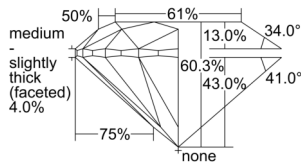

GIA®

FACSIMILE

GIA REPORT 7506523779

Verify this report at GIA.edu

GIA NATURAL DIAMOND DOSSIER®

September 27, 2024
GIA Report Number 7506523779
Shape and Cutting Style ..... Round Brilliant
Measurements ..... 4.31 - 4.33 x 2.60 mm

GRADING RESULTS

Carat Weight ..... 0.30 carat
Color Grade ..... E
Clarity Grade S11
Cut Grade ..... Excellent

ADDITIONAL GRADING INFORMATION

Polish ..... Excellent
Symmetry ..... Excellent
Fluorescence ..... Faint
Clarity Characteristics ..... Feather, Crystal
Inscription(s): GIA 7506523779

PROPORTIONS

Profile to actual proportions

GRADING SCALES

GIA COLOR SCALE	GIA CLARITY SCALE	GIA CUT SCALE	
D	FLAWLESS	EXCELLENT	
E	INTERNALLY FLAWLESS		
F		VVS₁	VERY GOOD
G	VVS₂		
H	VS₁	GOOD	
I	VS₂		
J	S1₁	FAIR	
K	S1₂		
L	I₁	POOR	
M	I₂		
N	I₃		
O			
P			
Q			
R			
S			
T			
U			
V			
W			
X			
Y			
Z