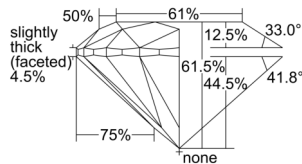

GIA®

FACSIMILE

GIA REPORT

7506524366

Verify this report at GIA.edu

GIA NATURAL DIAMOND DOSSIER®

September 27, 2024
GIA Report Number 7506524366
Shape and Cutting Style ..... Round Brilliant
Measurements ..... 4.89 - 4.92 x 3.02 mm

GRADING RESULTS

Carat Weight ..... 0.45 carat
Color Grade L
Clarity Grade VVS2
Cut Grade ..... Excellent

ADDITIONAL GRADING INFORMATION

Polish ..... Excellent
Symmetry ..... Excellent
Fluorescence ..... Medium Blue
Clarity Characteristics ..... Pinpoint
Inscription(s): GIA 7506524366

PROPORTIONS

Profile to actual proportions