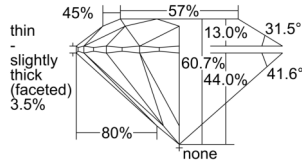

GIA®

FACSIMILE

GIA REPORT

7506524608

Verify this report at GIA.edu

GIA NATURAL DIAMOND DOSSIER®

September 27, 2024
GIA Report Number 7506524608
Shape and Cutting Style ..... Round Brilliant
Measurements ..... 4.52 - 4.55 x 2.75 mm

GRADING RESULTS

Carat Weight ..... 0.34 carat
Color Grade ..... H
Clarity Grade ..... Internally Flawless
Cut Grade ..... Excellent

ADDITIONAL GRADING INFORMATION

Polish ..... Excellent
Symmetry ..... Excellent
Fluorescence ..... None
Clarity Characteristics... Surface Graining, Minor Details of Polish
Inscription(s): GIA 7506524608

PROPORTIONS

Profile to actual proportions

GRADING SCALES

GIA COLOR SCALE

COLORLESS	D
	E
	F
	G
	H
	I
	J
NEAR COLORLESS	K
	L
Faint	M
	N
	O
	P
	Q
	R
	S
	T
	U
	V
	W
	X
	Y
Light	Z

GIA CLARITY SCALE

GIA CUT SCALE

EXCELLENT
VERY GOOD
GOOD
FAIR
POOR