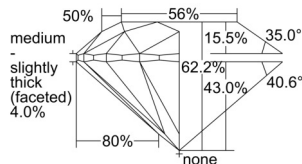

GIA®

FACSIMILE

GIA REPORT

7506525627

Verify this report at GIA.edu

GIA NATURAL DIAMOND DOSSIER®

October 01, 2024
GIA Report Number 7506525627
Shape and Cutting Style ..... Round Brilliant
Measurements ..... 3.92 - 3.94 x 2.44 mm
4.0%

GRADING RESULTS

Carat Weight ..... 0.23 carat
Color Grade ..... F
Clarity Grade VS1
Cut Grade ..... Excellent

ADDITIONAL GRADING INFORMATION

Polish ..... Excellent
Symmetry ..... Excellent
Fluorescence ..... None
Clarity Characteristics ..... Feather, Pinpoint
Inscription(s): GIA 7506525627

PROPORTIONS

Profile to actual proportions

GRADING SCALES

GIA COLOR SCALE

COLORLESS	D
	E
	F
	G
	H
	I
	J
NEAR COLORLESS	K
	L
FAIN	M
	N
	O
	P
VERY LIGHT	Q
	R
	S
	T
	U
	V
LIGHT	W
	X
	Y
	Z

GIA CLARITY SCALE

FLAWLESS	INTERNAL FLAWLESS	
		FLAWLESS
VERY VERY SLIGHTLY INCLUDED	VVS₁	
	VVS₂	
VERY SLIGHTLY INCLUDED	VS₁	
	VS₂	
SLIGHTLY INCLUDED	SI₁	
	SI₂	
INCLUDED	I₁	
	I₂	
	I₃	

GIA CUT SCALE

EXCELLENT
VERY GOOD
GOOD
FAIR
POOR