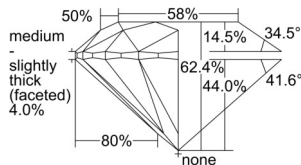

GIA®

FACSIMILE

GIA REPORT 7506526312

Verify this report at GIA.edu

GIA NATURAL DIAMOND DOSSIER®

September 27, 2024
GIA Report Number 7506526312
Shape and Cutting Style ..... Round Brilliant
Measurements ..... 5.06 - 5.09 x 3.17 mm

GRADING RESULTS

Carat Weight ..... 0.50 carat
Color Grade ..... F
Clarity Grade VS1
Cut Grade ..... Excellent

ADDITIONAL GRADING INFORMATION

Polish ..... Excellent
Symmetry ..... Excellent
Fluorescence ..... None
Clarity Characteristics ..... Feather, Pinpoint, Cloud
Inscription(s): GIA 7506526312

PROPORTIONS

Profile to actual proportions

GRADING SCALES

GIA COLOR SCALE	GIA CLARITY SCALE	GIA CUT SCALE	
D	FLAWLESS	EXCELLENT	
E	INTERNALLY FLAWLESS		
F		VVS₁	VERY GOOD
G	VVS₂		
H	VS₁	GOOD	
I	VS₂		
J	SI₁	FAIR	
K	SI₂		
L	I₁	POOR	
M	I₂		
N	I₃		
O			
P			
Q			
R			
S			
T			
U			
V			
W			
X			
Y			
Z