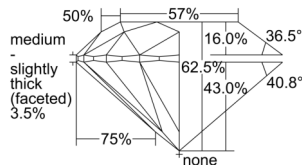

GIA®

FACSIMILE

GIA REPORT

7506526416

Verify this report at GIA.edu

GIA NATURAL DIAMOND DOSSIER®

October 01, 2024
GIA Report Number 7506526416
Shape and Cutting Style ..... Round Brilliant
Measurements ..... 3.90 - 3.92 x 2.44 mm

GRADING RESULTS

Carat Weight ..... 0.23 carat
Color Grade ..... K
Clarity Grade VS1
Cut Grade ..... Excellent

ADDITIONAL GRADING INFORMATION

Polish ..... Excellent
Symmetry ..... Excellent
Fluorescence ..... Strong Blue
Clarity Characteristics ..... Cloud, Crystal
Inscription(s): GIA 7506526416

PROPORTIONS

Profile to actual proportions

GRADING SCALES

GIA COLOR SCALE

COLORED	D
	E
	F
	G
	H
	I
	J
NEAR COLORLESS	K
	L
	M
	N
	O
	P
	Q
	R
	S
	T
	U
	V
	W
	X
	Y
	Z

GIA CLARITY SCALE

FLAWLESS	VERY VERY SLIGHTLY INCLUDED	VS₁	VS₂	VS₁	VS₂	SI₁	SI₂	I₁	I₂	I₃		
											FLAWLESS	INTERNALLY FLAWLESS

GIA CUT SCALE

EXCELLENT
VERY GOOD
GOOD
FAIR
POOR