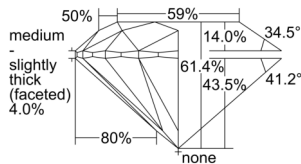

GIA®

FACSIMILE

GIA REPORT 7506532463

Verify this report at GIA.edu

GIA NATURAL DIAMOND DOSSIER®

October 01, 2024
GIA Report Number 7506532463
Shape and Cutting Style ..... Round Brilliant
Measurements ..... 3.82 - 3.84 x 2.35 mm

GRADING RESULTS

Carat Weight ..... 0.21 carat
Color Grade ..... E
Clarity Grade VS1
Cut Grade ..... Excellent

ADDITIONAL GRADING INFORMATION

Polish ..... Excellent
Symmetry ..... Excellent
Fluorescence ..... Medium Blue
Clarity Characteristics..... Feather, Cloud, Pinpoint
Inscription(s): GIA 7506532463

PROPORTIONS

Profile to actual proportions

GRADING SCALES

GIA COLOR SCALE	GIA CLARITY SCALE	GIA CUT SCALE	
D	FLAWLESS	EXCELLENT	
E	INTERNALLY FLAWLESS		
F		VVS₁	VERY GOOD
G	VVS₂		
H	VS₁	GOOD	
I	VS₂		
J	SI₁	FAIR	
K	SI₂		
L	I₁	POOR	
M			
N			
O	I₂		
P			
Q			
R	I₃		
S			
T			
U			
V			
W			
X			
Y			
Z