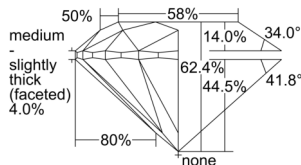

GIA®

FACSIMILE

GIA REPORT 7506537342

Verify this report at GIA.edu

GIA NATURAL DIAMOND DOSSIER®

September 30, 2024
GIA Report Number 7506537342
Shape and Cutting Style ..... Round Brilliant
Measurements ..... 3.93 - 3.96 x 2.46 mm

GRADING RESULTS

Carat Weight ..... 0.23 carat
Color Grade ..... F
Clarity Grade VVS2
Cut Grade ..... Excellent

ADDITIONAL GRADING INFORMATION

Polish ..... Excellent
Symmetry ..... Excellent
Fluorescence ..... None
Clarity Characteristics ..... Feather, Pinpoint
Inscription(s): GIA 7506537342

PROPORTIONS

Profile to actual proportions

GRADING SCALES

GIA COLOR SCALE	GIA CLARITY SCALE	GIA CUT SCALE	
D	FLAWLESS	EXCELLENT	
E	INTERNALLY FLAWLESS		
F		VVS₁	VERY GOOD
G	VVS₂		
H	VS₁	GOOD	
I	VS₂		
J	SI₁	FAIR	
K	SI₂		
L	I₁	POOR	
M	I₂		
N	I₃		
O			
P			
Q			
R			
S			
T			
U			
V			
W			
X			
Y			
Z