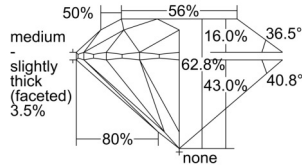

GIA®

FACSIMILE

GIA REPORT

7506539419

Verify this report at GIA.edu

GIA NATURAL DIAMOND DOSSIER®

September 30, 2024
GIA Report Number 7506539419
Shape and Cutting Style ..... Round Brilliant
Measurements ..... 5.88 - 5.93 x 3.71 mm

GRADING RESULTS

Carat Weight ..... 0.80 carat
Color Grade I
Clarity Grade S11
Cut Grade ..... Excellent

ADDITIONAL GRADING INFORMATION

Polish ..... Excellent
Symmetry ..... Excellent
Fluorescence ..... Faint
Clarity Characteristics ..... Cloud, Feather, Crystal
Inscription(s): GIA 7506539419

PROPORTIONS

Profile to actual proportions

GRADING SCALES

GIA COLOR SCALE

COLORED	D
	E
	F
	G
	H
	I
	J
NEAR COLORLESS	K
	L
	M
	N
	O
	P
	R
	S
	T
	U
	V
	W
	X
	Y
	Z

GIA CLARITY SCALE

FLAWLESS	VERY VERY SLIGHTLY INCLUDED	VVS₁	VVS₂	VS₁	VS₂	SI₁	SI₂	I₁	I₂	I₃	
											INTERNALLY FLAWLESS

GIA CUT SCALE

EXCELLENT
VERY GOOD
GOOD
FAIR
POOR