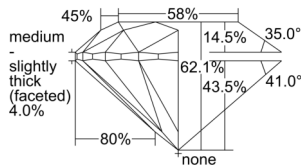

GIA®

FACSIMILE

GIA REPORT 7506539665

Verify this report at GIA.edu

GIA NATURAL DIAMOND DOSSIER®

September 30, 2024
GIA Report Number 7506539665
Shape and Cutting Style ..... Round Brilliant
Measurements ..... 5.91 - 5.95 x 3.68 mm

GRADING RESULTS

Carat Weight ..... 0.80 carat
Color Grade ..... G
Clarity Grade S11
Cut Grade ..... Excellent

ADDITIONAL GRADING INFORMATION

Polish ..... Excellent
Symmetry ..... Excellent
Fluorescence ..... Faint
Clarity Characteristics..... Feather, Cloud, Crystal
Inscription(s): GIA 7506539665

PROPORTIONS

Profile to actual proportions

GRADING SCALES

GIA COLOR SCALE	GIA CLARITY SCALE	GIA CUT SCALE	
D	FLAWLESS	EXCELLENT	
E	INTERNALLY FLAWLESS		
F		VVS₁	VERY GOOD
G	VVS₂		
H	VS₁	GOOD	
I	VS₂		
J	S1₁	FAIR	
K	S1₂		
L	I₁	POOR	
M	I₂		
N	I₃		
O			
P			
Q			
R			
S			
T			
U			
V			
W			
X			
Y			
Z