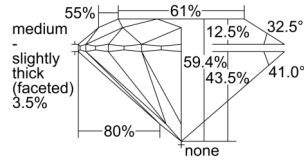

GIA®

FACSIMILE

GIA REPORT 7506542679

Verify this report at GIA.edu

GIA NATURAL DIAMOND DOSSIER®

October 03, 2024
GIA Report Number 7506542679
Shape and Cutting Style ..... Round Brilliant
Measurements ..... 4.99 - 5.01 x 2.97 mm

GRADING RESULTS

Carat Weight ..... 0.45 carat
Color Grade ..... D
Clarity Grade S11
Cut Grade ..... Excellent

ADDITIONAL GRADING INFORMATION

Polish ..... Excellent
Symmetry ..... Excellent
Fluorescence ..... None
Clarity Characteristics ..... Feather, Crystal
Inscription(s): GIA 7506542679

PROPORTIONS

Profile to actual proportions

GRADING SCALES

GIA COLOR SCALE	GIA CLARITY SCALE	GIA CUT SCALE	
D	FLAWLESS	EXCELLENT	
E	INTERNALLY FLAWLESS		
F		VVS₁	VERY GOOD
G	VVS₂		
H	VS₁	GOOD	
I	VS₂		
J	S1₁	FAIR	
K	S1₂		
L	I₁	POOR	
M	I₂		
N	I₃		
O			
P			
Q			
R			
S			
T			
U			
V			
W			
X			
Y			
Z