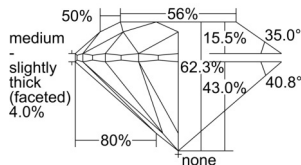

GIA®

FACSIMILE

GIA REPORT 7506543925

Verify this report at GIA.edu

GIA NATURAL DIAMOND DOSSIER®

October 01, 2024
GIA Report Number 7506543925
Shape and Cutting Style ..... Round Brilliant
Measurements ..... 4.92 - 4.94 x 3.07 mm

GRADING RESULTS

Carat Weight ..... 0.46 carat
Color Grade ..... E
Clarity Grade S11
Cut Grade ..... Excellent

ADDITIONAL GRADING INFORMATION

Polish ..... Excellent
Symmetry ..... Excellent
Fluorescence ..... None
Clarity Characteristics ..... Cloud
Inscription(s): GIA 7506543925

PROPORTIONS

Profile to actual proportions

GRADING SCALES

GIA COLOR SCALE

COLORED	D
	E
	F
	G
	H
	I
	J
NEAR COLORLESS	K
	L
Faint	M
	N
	O
	P
Very Light	Q
	R
	S
	T
	U
	V
Light	W
	X
	Y
	Z

GIA CLARITY SCALE

FLAWLESS	VERY VERY SLIGHTLY INCLUDED	VVS₁	VVS₂	VS₁	VS₂	S1₁	S1₂	I₁	I₂	I₃	
											INTERNAL FLAWLESS

GIA CUT SCALE

EXCELLENT
VERY GOOD
GOOD
FAIR
POOR