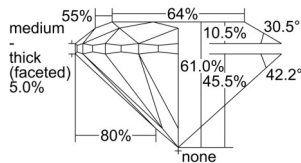

GIA®

FACSIMILE

GIA REPORT 7506543929

Verify this report at GIA.edu

GIA NATURAL DIAMOND DOSSIER®

October 01, 2024
GIA Report Number 7506543929
Shape and Cutting Style ..... Round Brilliant
Measurements ..... 5.08 - 5.13 x 3.11 mm

GRADING RESULTS

Carat Weight ..... 0.50 carat
Color Grade ..... E
Clarity Grade S11
Cut Grade ..... Very Good

ADDITIONAL GRADING INFORMATION

Polish ..... Excellent
Symmetry ..... Very Good
Fluorescence ..... None
Clarity Characteristics ..... Feather
Inscription(s): GIA 7506543929

PROPORTIONS

Profile to actual proportions

GRADING SCALES

GIA COLOR SCALE	GIA CLARITY SCALE	GIA CUT SCALE	
D	FLAWLESS	EXCELLENT	
E	INTERNALLY FLAWLESS		
F		VVS₁	VERY GOOD
G	VVS₂		
H	VS₁	GOOD	
I	VS₂		
J	S1₁	FAIR	
K	S1₂		
L	I₁	POOR	
M	I₂		
N	I₃		
O			
P			
Q			
R			
S			
T			
U			
V			
W			
X			
Y			
Z