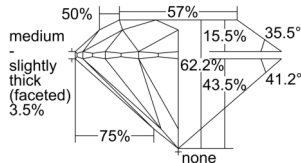

GIA®

FACSIMILE

GIA REPORT 7506544385

Verify this report at GIA.edu

GIA NATURAL DIAMOND DOSSIER®

September 30, 2024
GIA Report Number 7506544385
Shape and Cutting Style ..... Round Brilliant
Measurements ..... 5.68 - 5.71 x 3.54 mm

GRADING RESULTS

Carat Weight ..... 0.71 carat
Color Grade ..... H
Clarity Grade VS1
Cut Grade ..... Excellent

ADDITIONAL GRADING INFORMATION

Polish ..... Excellent
Symmetry ..... Excellent
Fluorescence ..... None
Clarity Characteristics ..... Crystal, Feather
Inscription(s): GIA 7506544385

PROPORTIONS

Profile to actual proportions

GRADING SCALES

GIA COLOR SCALE	GIA CLARITY SCALE	GIA CUT SCALE
D	FLAWLESS	EXCELLENT
E	INTERNALLY FLAWLESS	
F	VVS₁	VERY GOOD
G		
H	VS₁	GOOD
I		
J	VS₂	FAIR
K		
L	SI₁	POOR
M		
N	I₁	
O		
P	I₂	
Q		
R	I₃	
S		
T		
U		
V		
W		
X		
Y		
Z