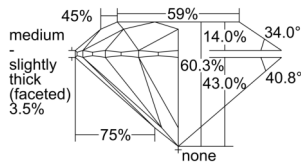

GIA®

FACSIMILE

GIA NATURAL DIAMOND DOSSIER®

October 01, 2024
GIA Report Number 7506544603
Shape and Cutting Style ..... Round Brilliant
Measurements ..... 4.11 - 4.13 x 2.49 mm

GRADING RESULTS

Carat Weight ..... 0.25 carat
Color Grade ..... F
Clarity Grade VS1
Cut Grade ..... Excellent

ADDITIONAL GRADING INFORMATION

Polish ..... Excellent
Symmetry ..... Excellent
Fluorescence ..... Medium Blue
Clarity Characteristics..... Crystal, Needle
Inscription(s): GIA 7506544603

GIA REPORT 7506544603

Verify this report at GIA.edu

PROPORTIONS

Profile to actual proportions

GRADING SCALES

GIA COLOR SCALE	GIA CLARITY SCALE	GIA CUT SCALE
COLOURLESS	FLAWLESS	EXCELLENT
D	INTERNALLY FLAWLESS	
E	VVS₁	VERY GOOD
F		
G	VVS₂	
H	VS₁	GOOD
I		
J	VS₂	
K	SI₁	FAIR
L		
M	SI₂	
N	I₁	POOR
O		
P	I₂	
Q	I₃	
R		
S		
T		
U		
V		
W		
X		
Y		
Z