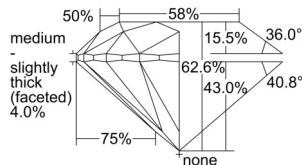

GIA®

FACSIMILE

GIA REPORT

7506546031

Verify this report at GIA.edu

GIA NATURAL DIAMOND DOSSIER®

October 03, 2024
GIA Report Number 7506546031
Shape and Cutting Style ..... Round Brilliant
Measurements ..... 5.80 - 5.83 x 3.64 mm

GRADING RESULTS

Carat Weight ..... 0.77 carat
Color Grade ..... H
Clarity Grade VS2
Cut Grade ..... Excellent

ADDITIONAL GRADING INFORMATION

Polish ..... Excellent
Symmetry ..... Excellent
Fluorescence ..... None
Clarity Characteristics..... Cloud, Crystal, Feather
Inscription(s): GIA 7506546031

PROPORTIONS

Profile to actual proportions

GRADING SCALES

GIA COLOR SCALE

COLORED	D
	E
	F
	G
	H
	I
	J
NEAR COLORLESS	K
	L
FAIN	M
	N
	O
	P
VERY LIGHT	Q
	R
	S
	T
	U
	V
	W
	X
	Y
LIGHT	Z

GIA CLARITY SCALE

GIA CUT SCALE

EXCELLENT
VERY GOOD
GOOD
FAIR
POOR