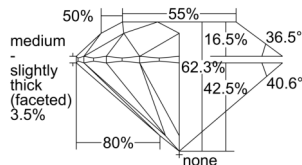

GIA®

FACSIMILE

GIA REPORT 7506547225

Verify this report at GIA.edu

GIA NATURAL DIAMOND DOSSIER®

October 01, 2024
GIA Report Number 7506547225
Shape and Cutting Style ..... Round Brilliant
Measurements ..... 4.77 - 4.79 x 2.98 mm

GRADING RESULTS

Carat Weight ..... 0.41 carat
Color Grade I
Clarity Grade S11
Cut Grade ..... Excellent

ADDITIONAL GRADING INFORMATION

Polish ..... Excellent
Symmetry ..... Excellent
Fluorescence ..... None
Clarity Characteristics..... Cloud, Crystal, Feather
Inscription(s): GIA 7506547225

PROPORTIONS

Profile to actual proportions

GRADING SCALES

GIA COLOR SCALE	GIA CLARITY SCALE	GIA CUT SCALE	
D	FLAWLESS	EXCELLENT	
E	INTERNALLY FLAWLESS		
F		VVS₁	VERY GOOD
G	VVS₂		
H	VS₁	GOOD	
I	VS₂		
J	S1₁	FAIR	
K	S1₂		
L	I₁	POOR	
M	I₂		
N	I₃		
O			
P			
Q			
R			
S			
T			
U			
V			
W			
X			
Y			
Z